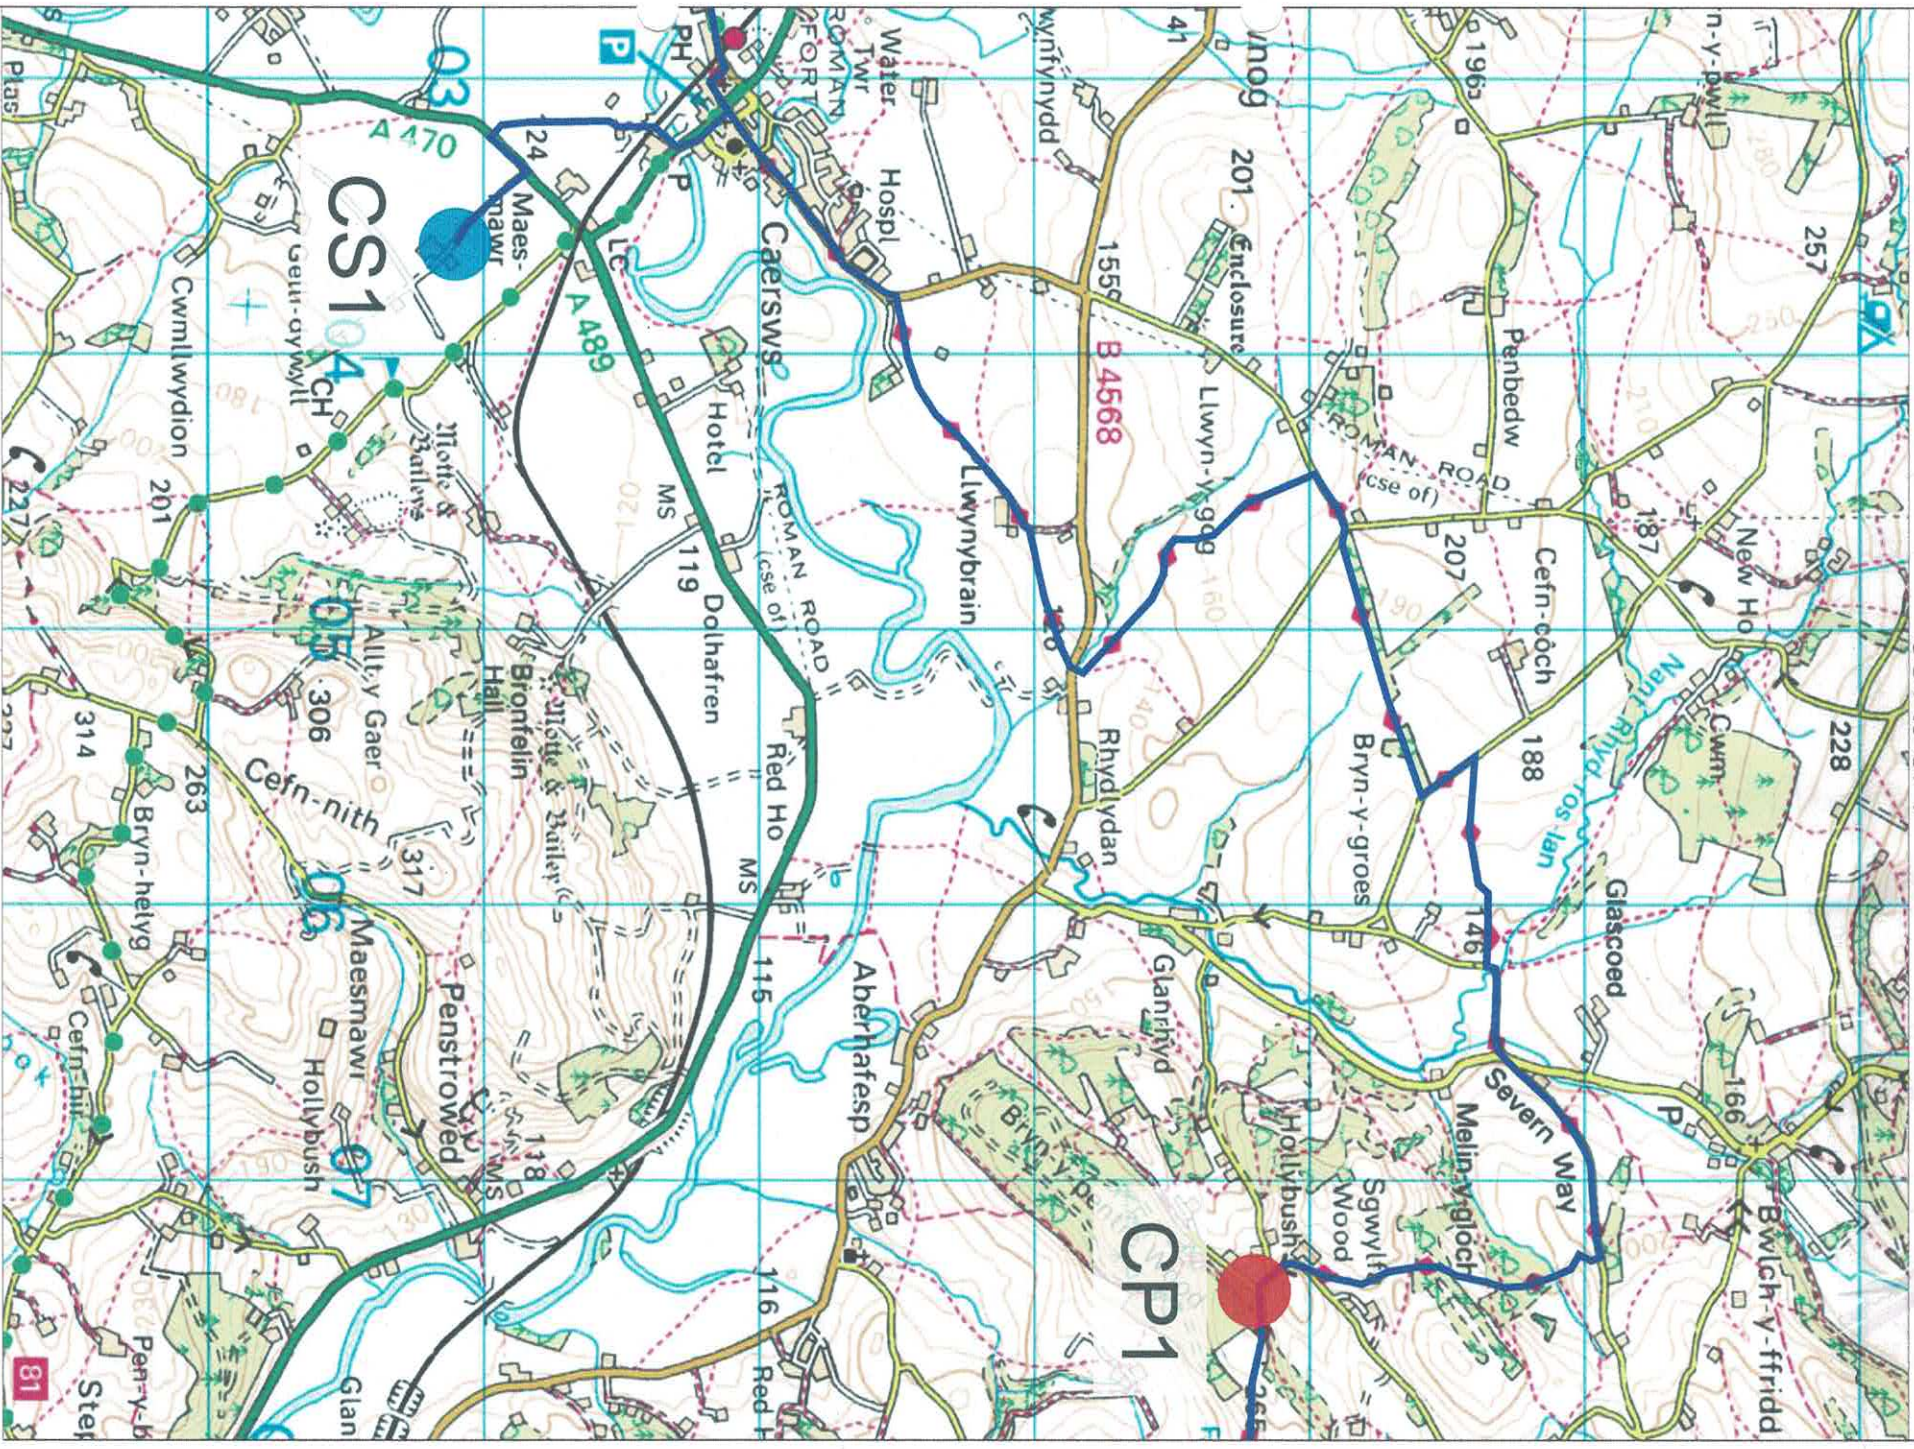

Severn Challenge - Day 2 - The Severn Plod Ultra

CS1 to CP1

Not to scale

Reproduced from Ordnance Survey mapping with the permission of Her Majesty's Stationery Office © Crown copyright. Unauthorised reproduction infringes Crown copyright and may lead to prosecution or civil proceedings. Licence No. 100019980

Key

Route

Check Point

Severn Challenge - Day 2 -

CP2 to CP3

The Severn Plod Ultra

Not to scale

Reproduced from Ordnance Survey mapping with the permission of Her Majesty's Stationary Office. © Crown copyright and may be reproduced in any form without permission in writing from the Controller of Her Majesty's Stationary Office. Licence No. 100019980

Key

Route

Check Point

Severn Challenge - Day 2 - The Severn Plod Ultra
CP3 to CP4

Severn Challenge - Day 2 - The Severn Plod Ultra
CP4 to CS2