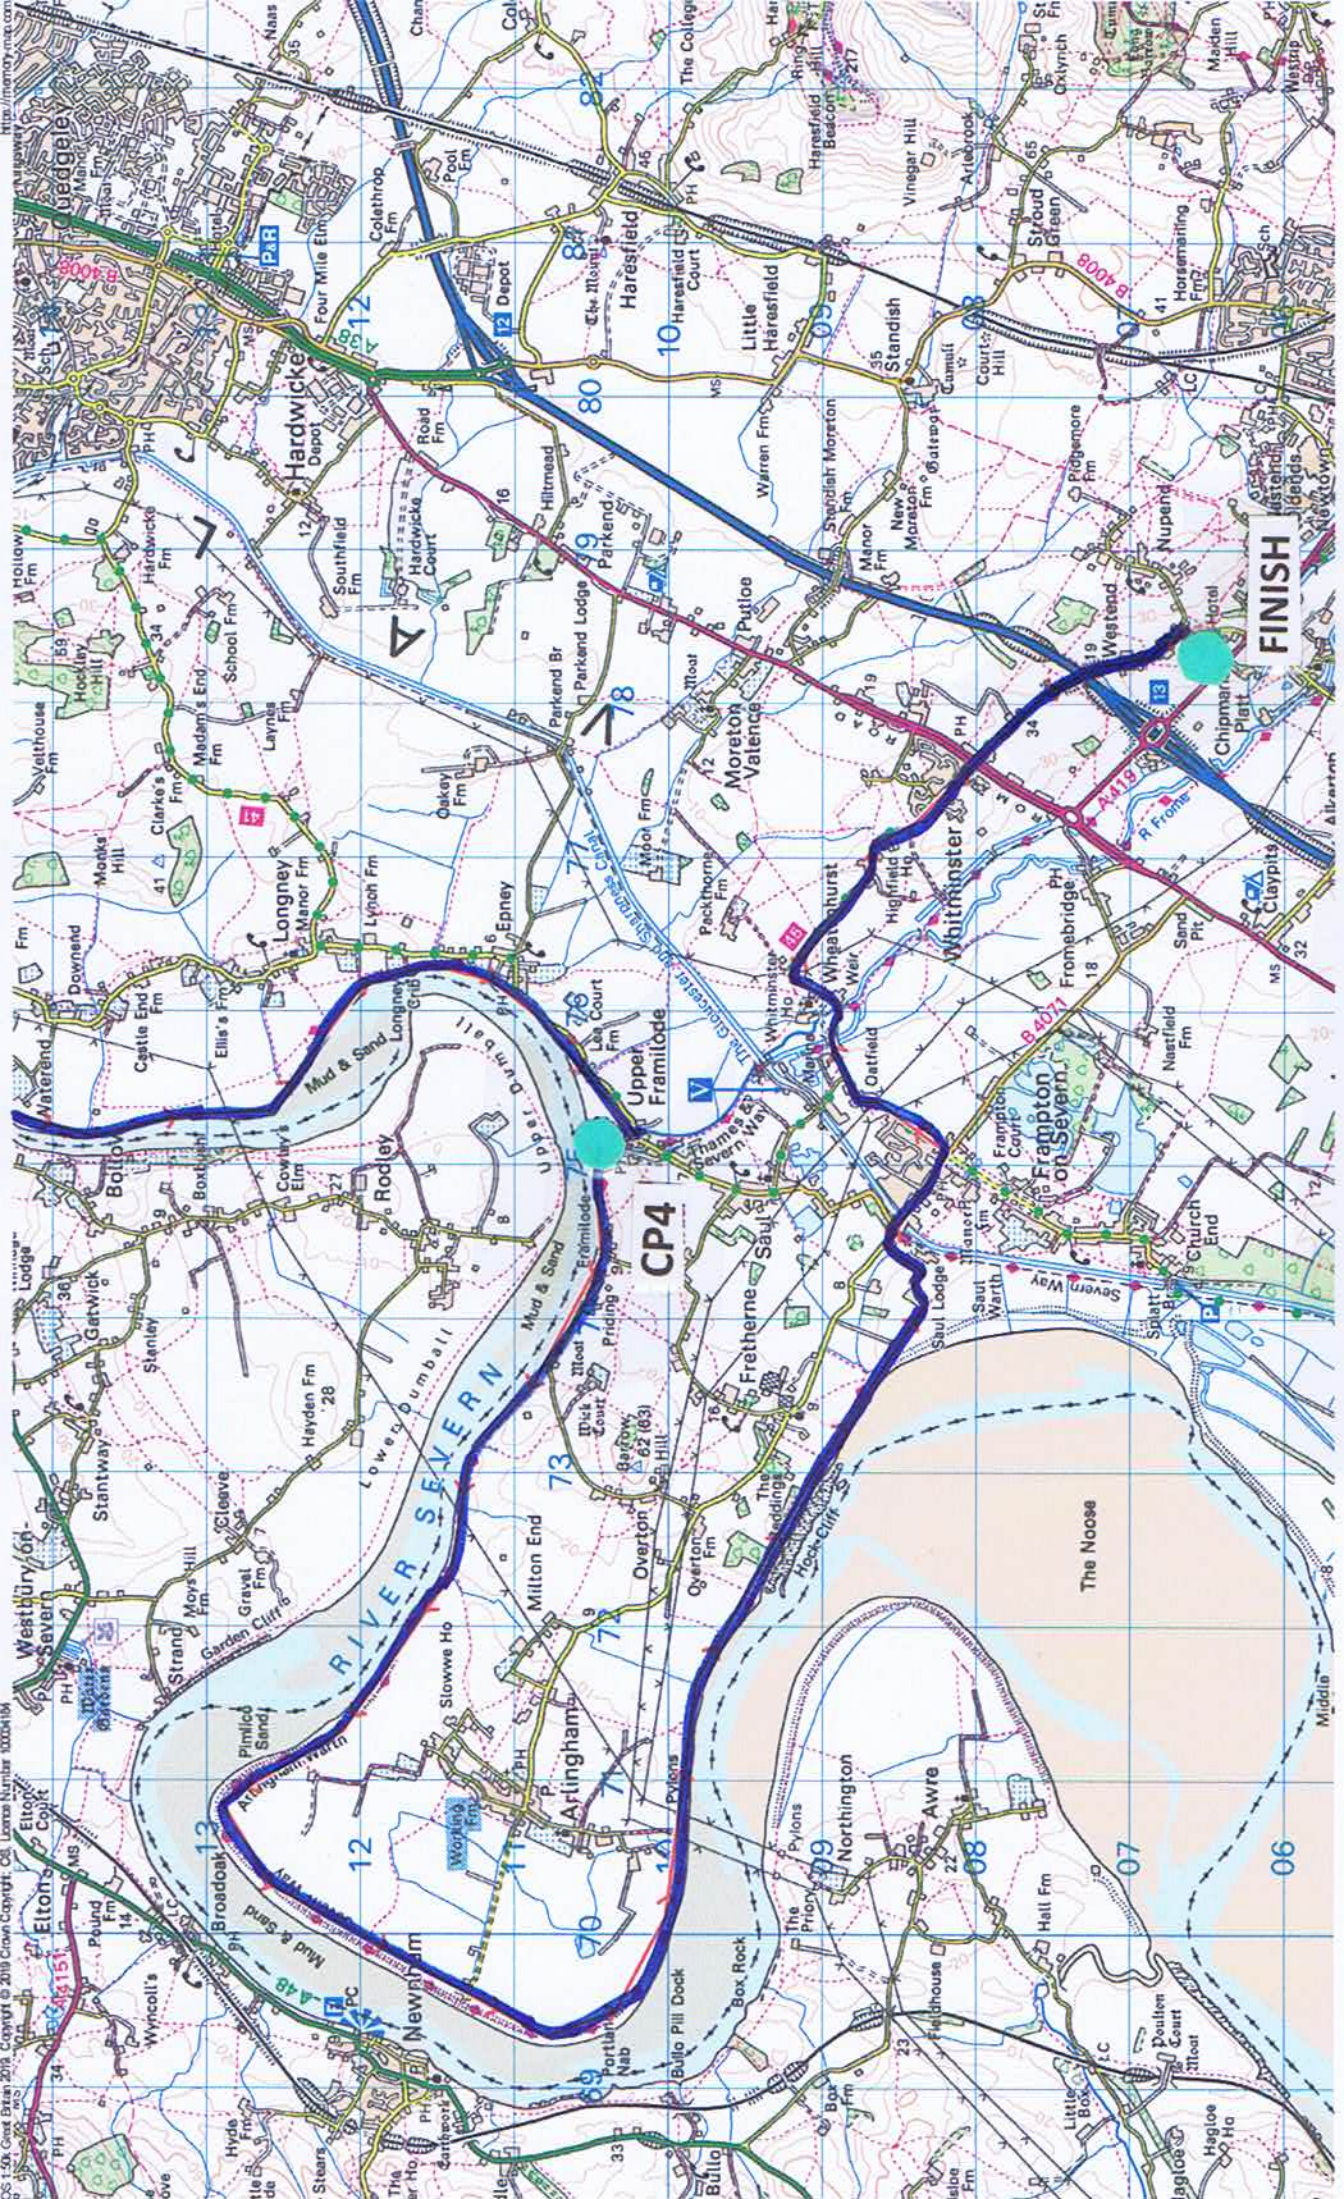

WORCESTER

Start

GREAT MALVERN

CP1

The Severn Way Ultra

The Severn Way Ultra

CP2

CP3

GLOUCESTER DISTRICT

The Severn Way Ultra

The Severn Way Ultra

The Severn Way Ultra

© Crown Copyright 2010. Ordnance Survey. All rights reserved. OS 1:50,000 Great Britain 2010. Copyright © 2010 Crown Copyright. OS Licence Number 100041818