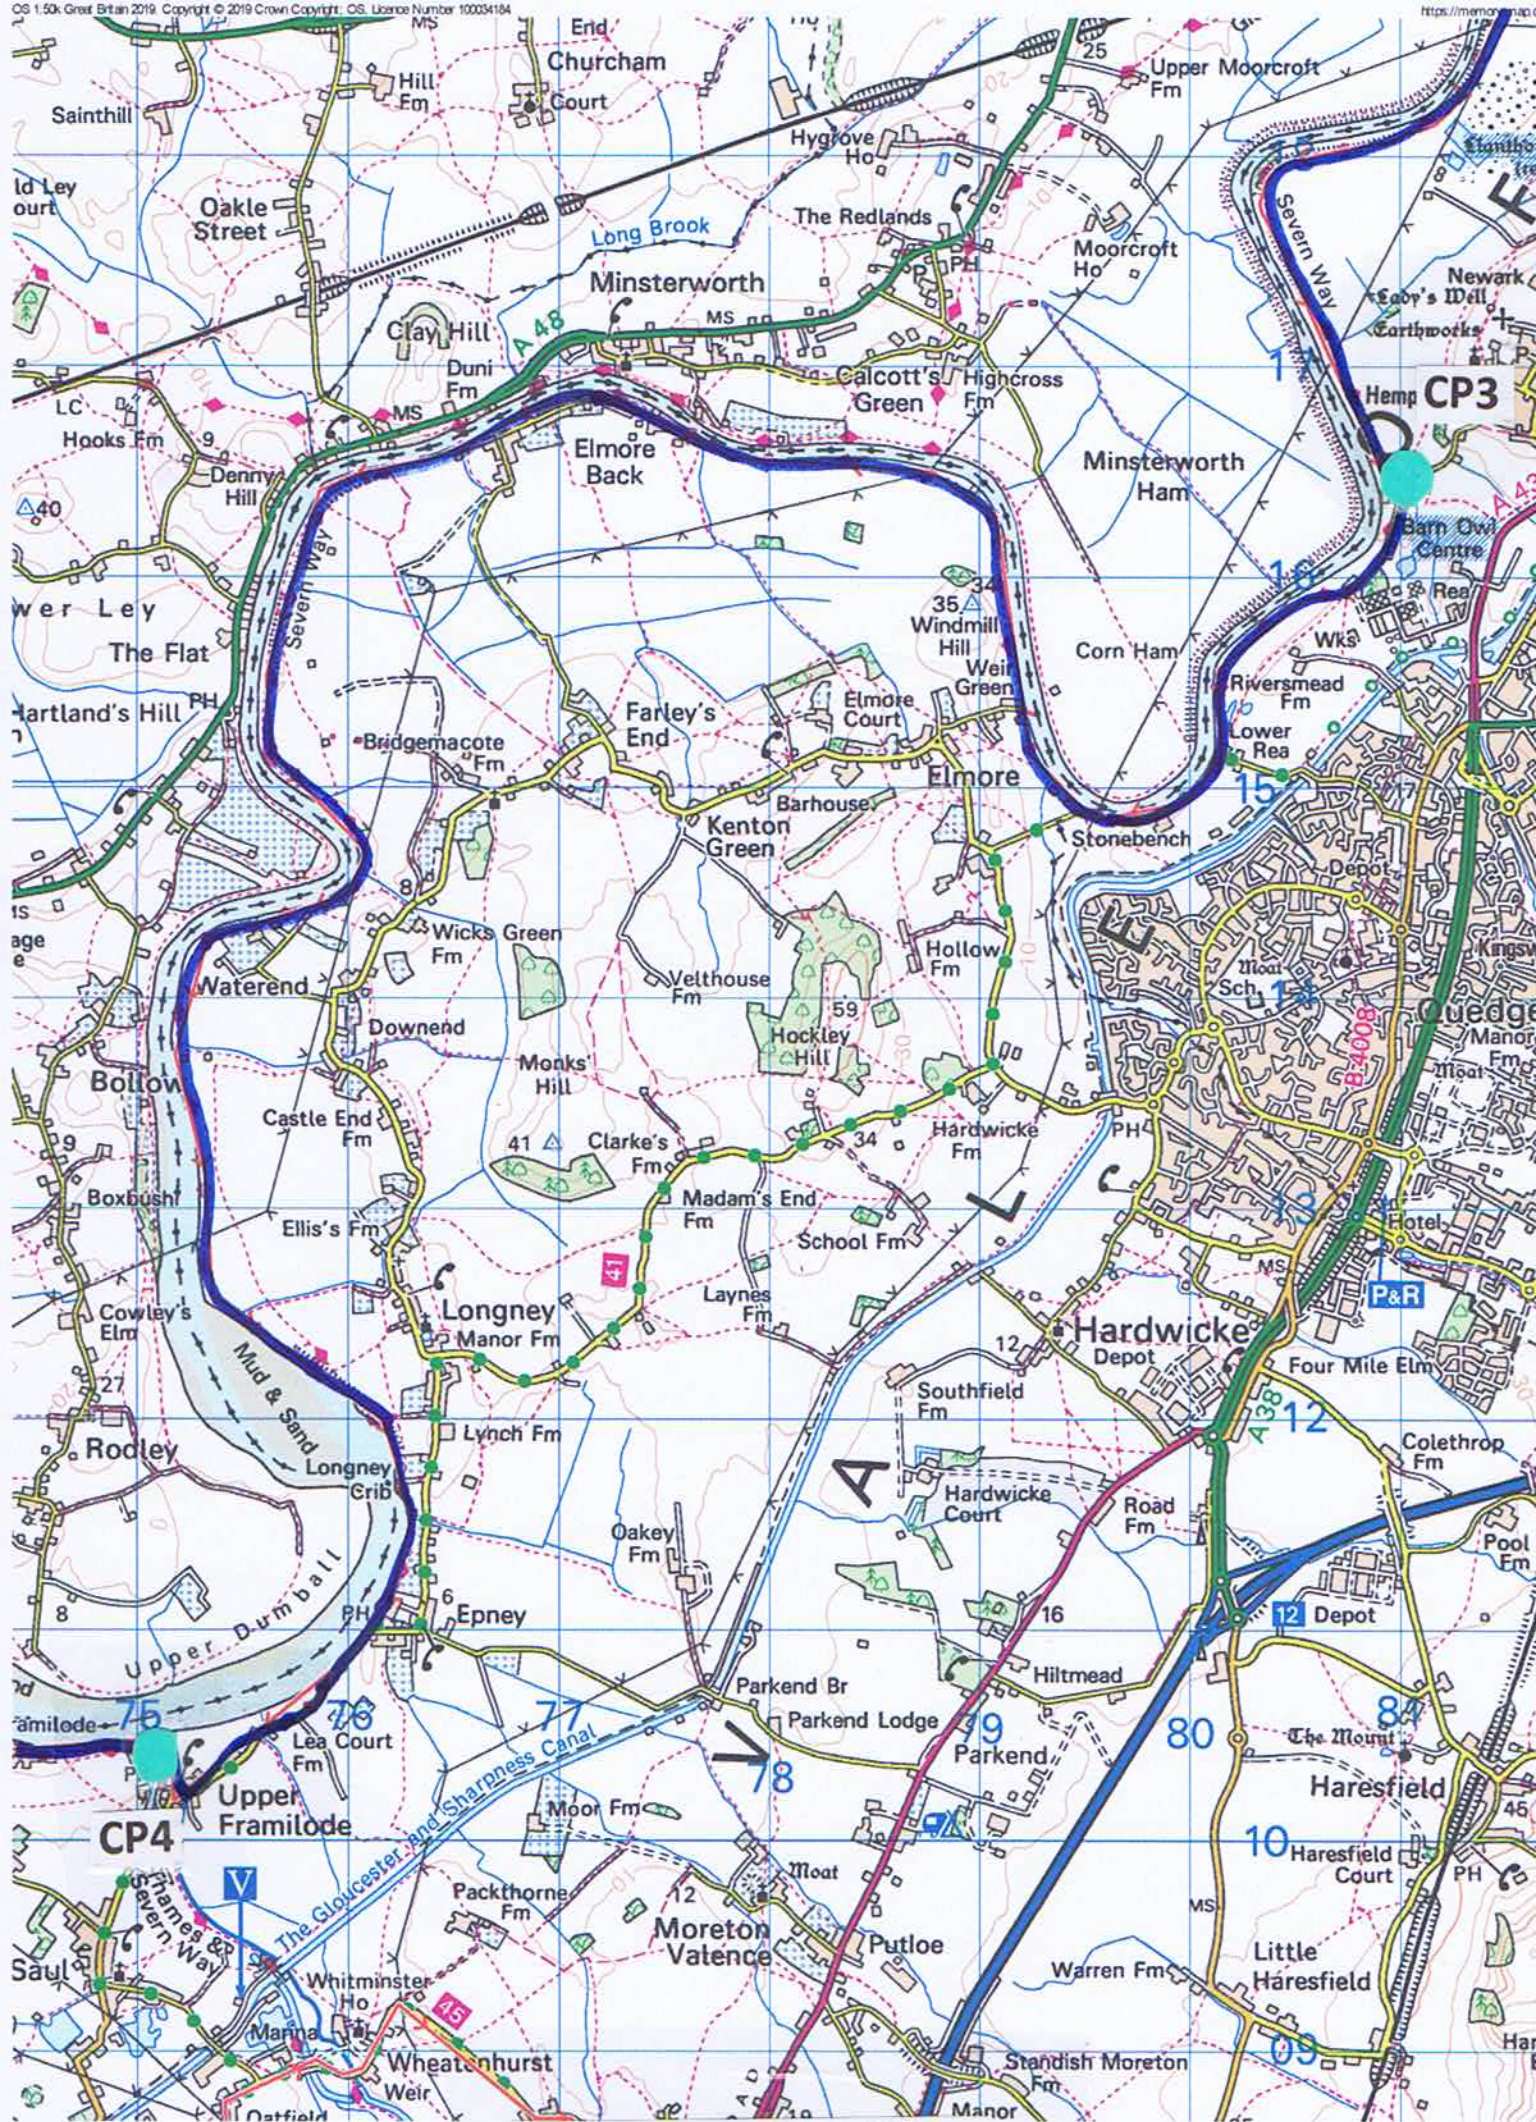

WORCESTER

Start

GREAT MALVERN

CP1

The Severn Way Ultra

The Severn Way Ultra

CP2

CP3

GLOUCESTER DISTRICT

The Severn Way Ultra

The Severn Way Ultra

The Severn Way Ultra

© Crown Copyright 2010. Ordnance Survey. All rights reserved. OS 1:50,000 Great Britain 2010. Copyright © 2010 Crown Copyright. OS Licence Number 100041818