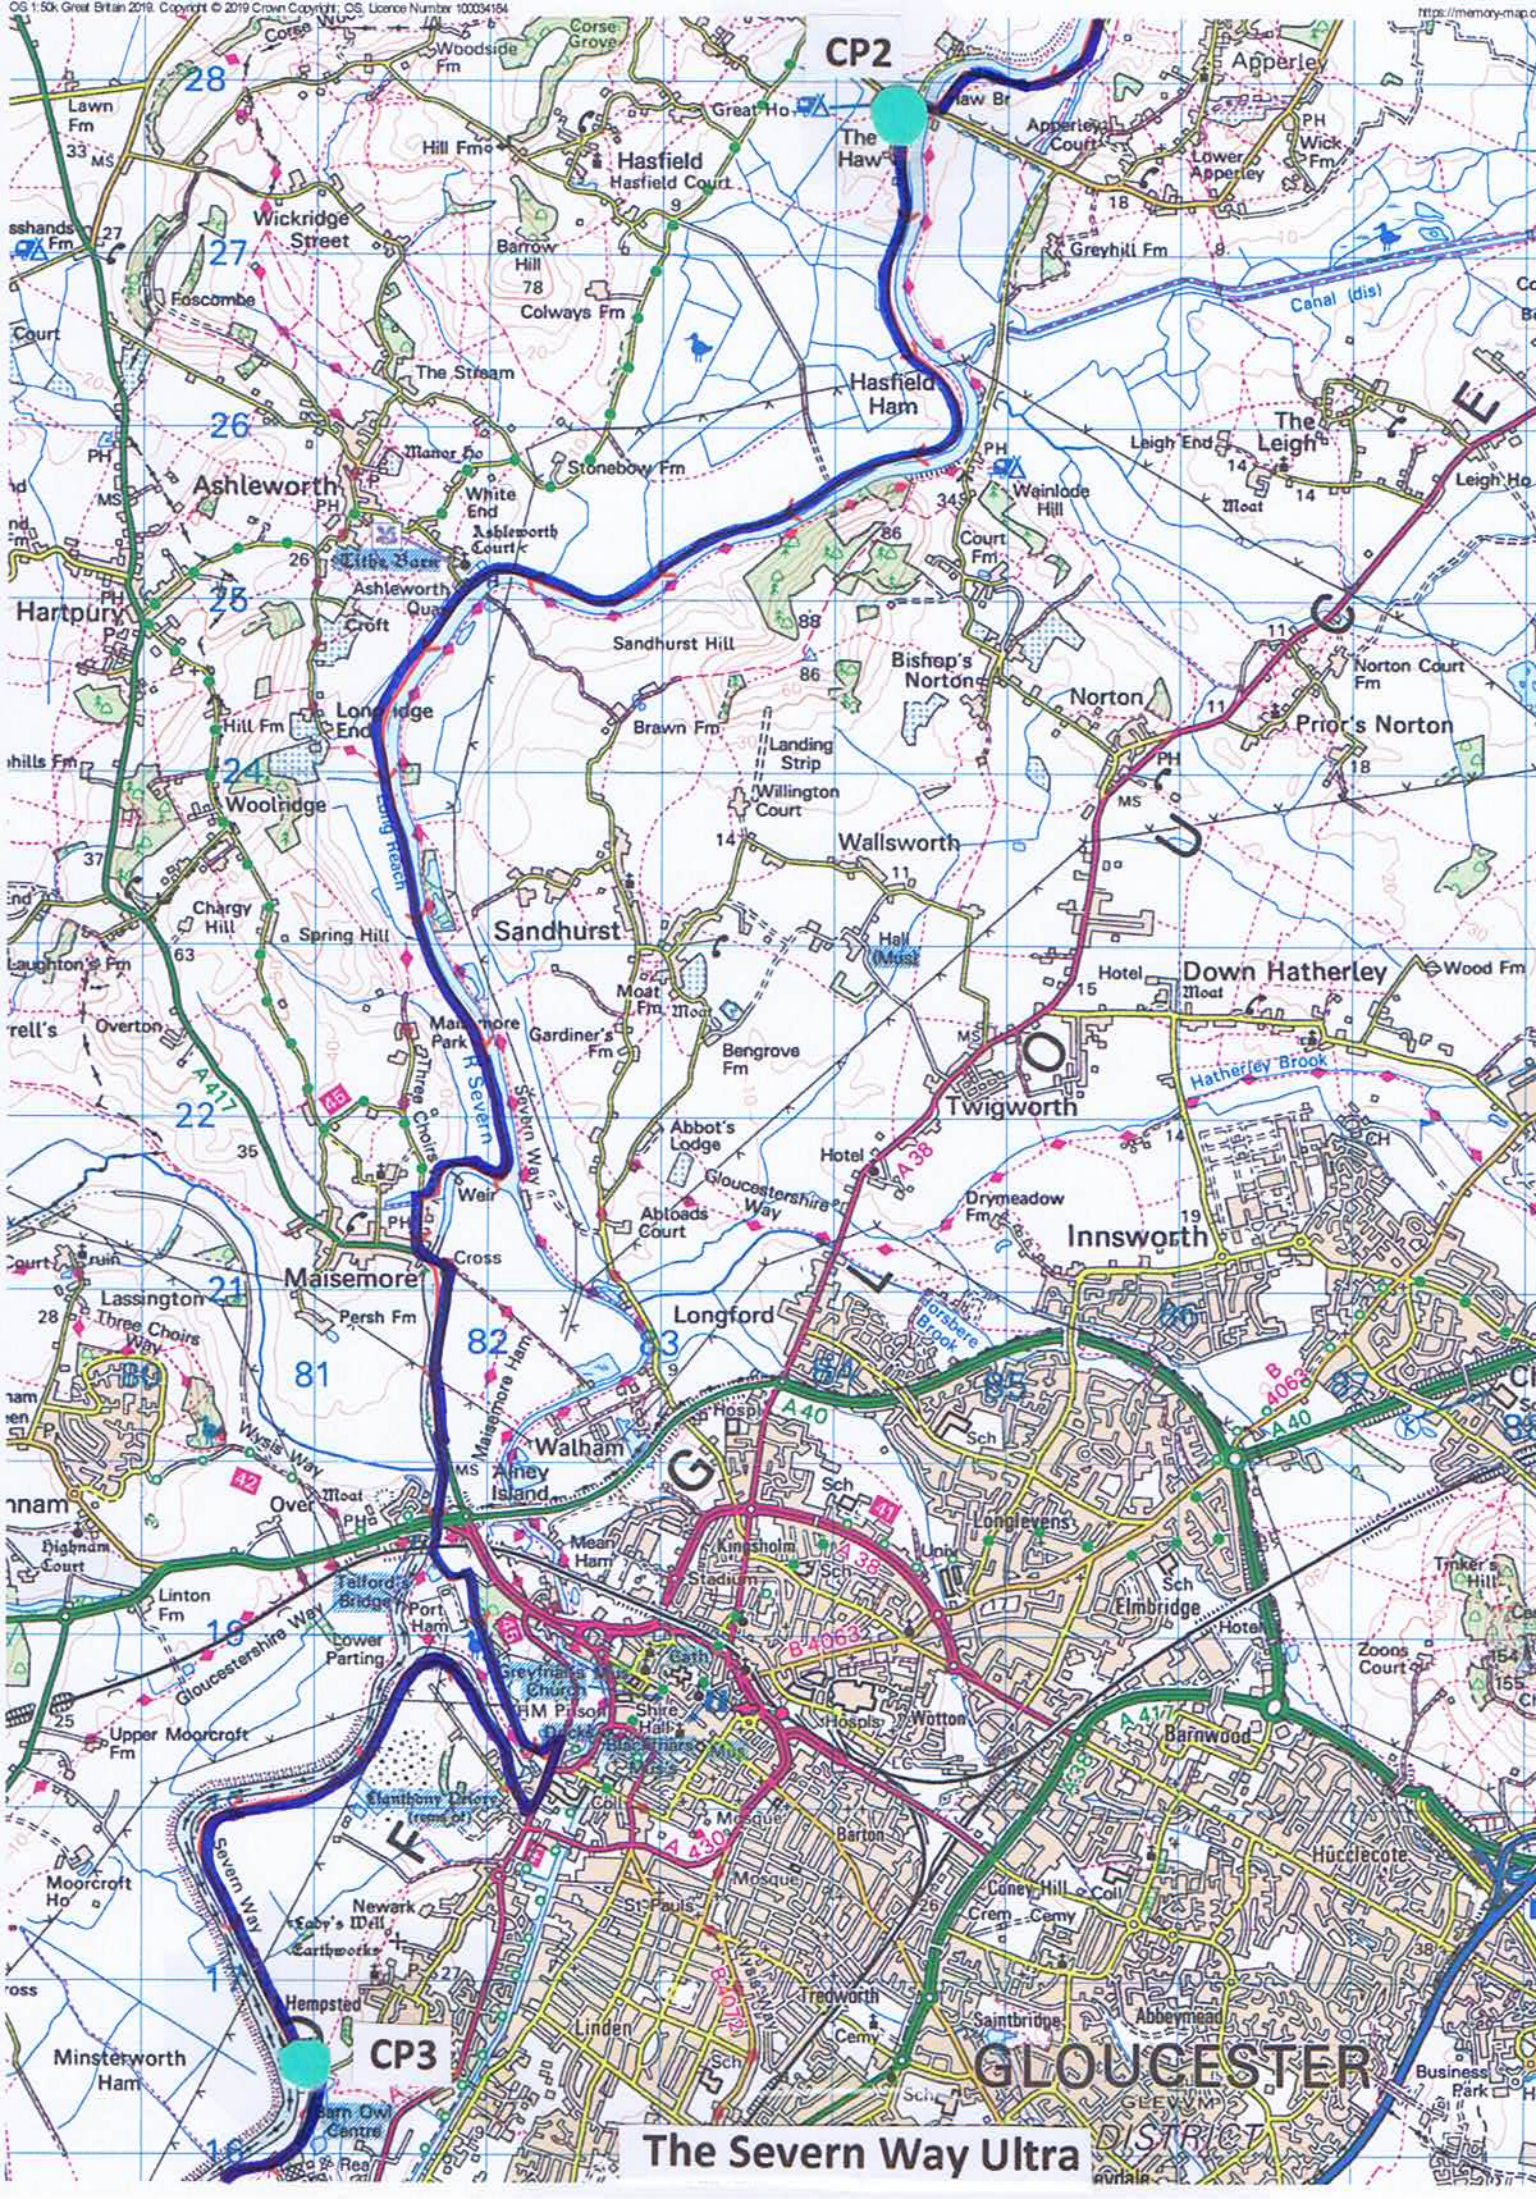

WORCESTER

Start

GREAT MALVERN

CP1

The Severn Way Ultra

The Severn Way Ultra

CP2

CP3

GLOUCESTER DISTRICT

The Severn Way Ultra

The Severn Way Ultra

The Severn Way Ultra

© Crown Copyright 2010. Ordnance Survey. All rights reserved. OS 1:50,000 Great Britain 2010. Copyright © 2010 Crown Copyright. OS Licence Number 100041818