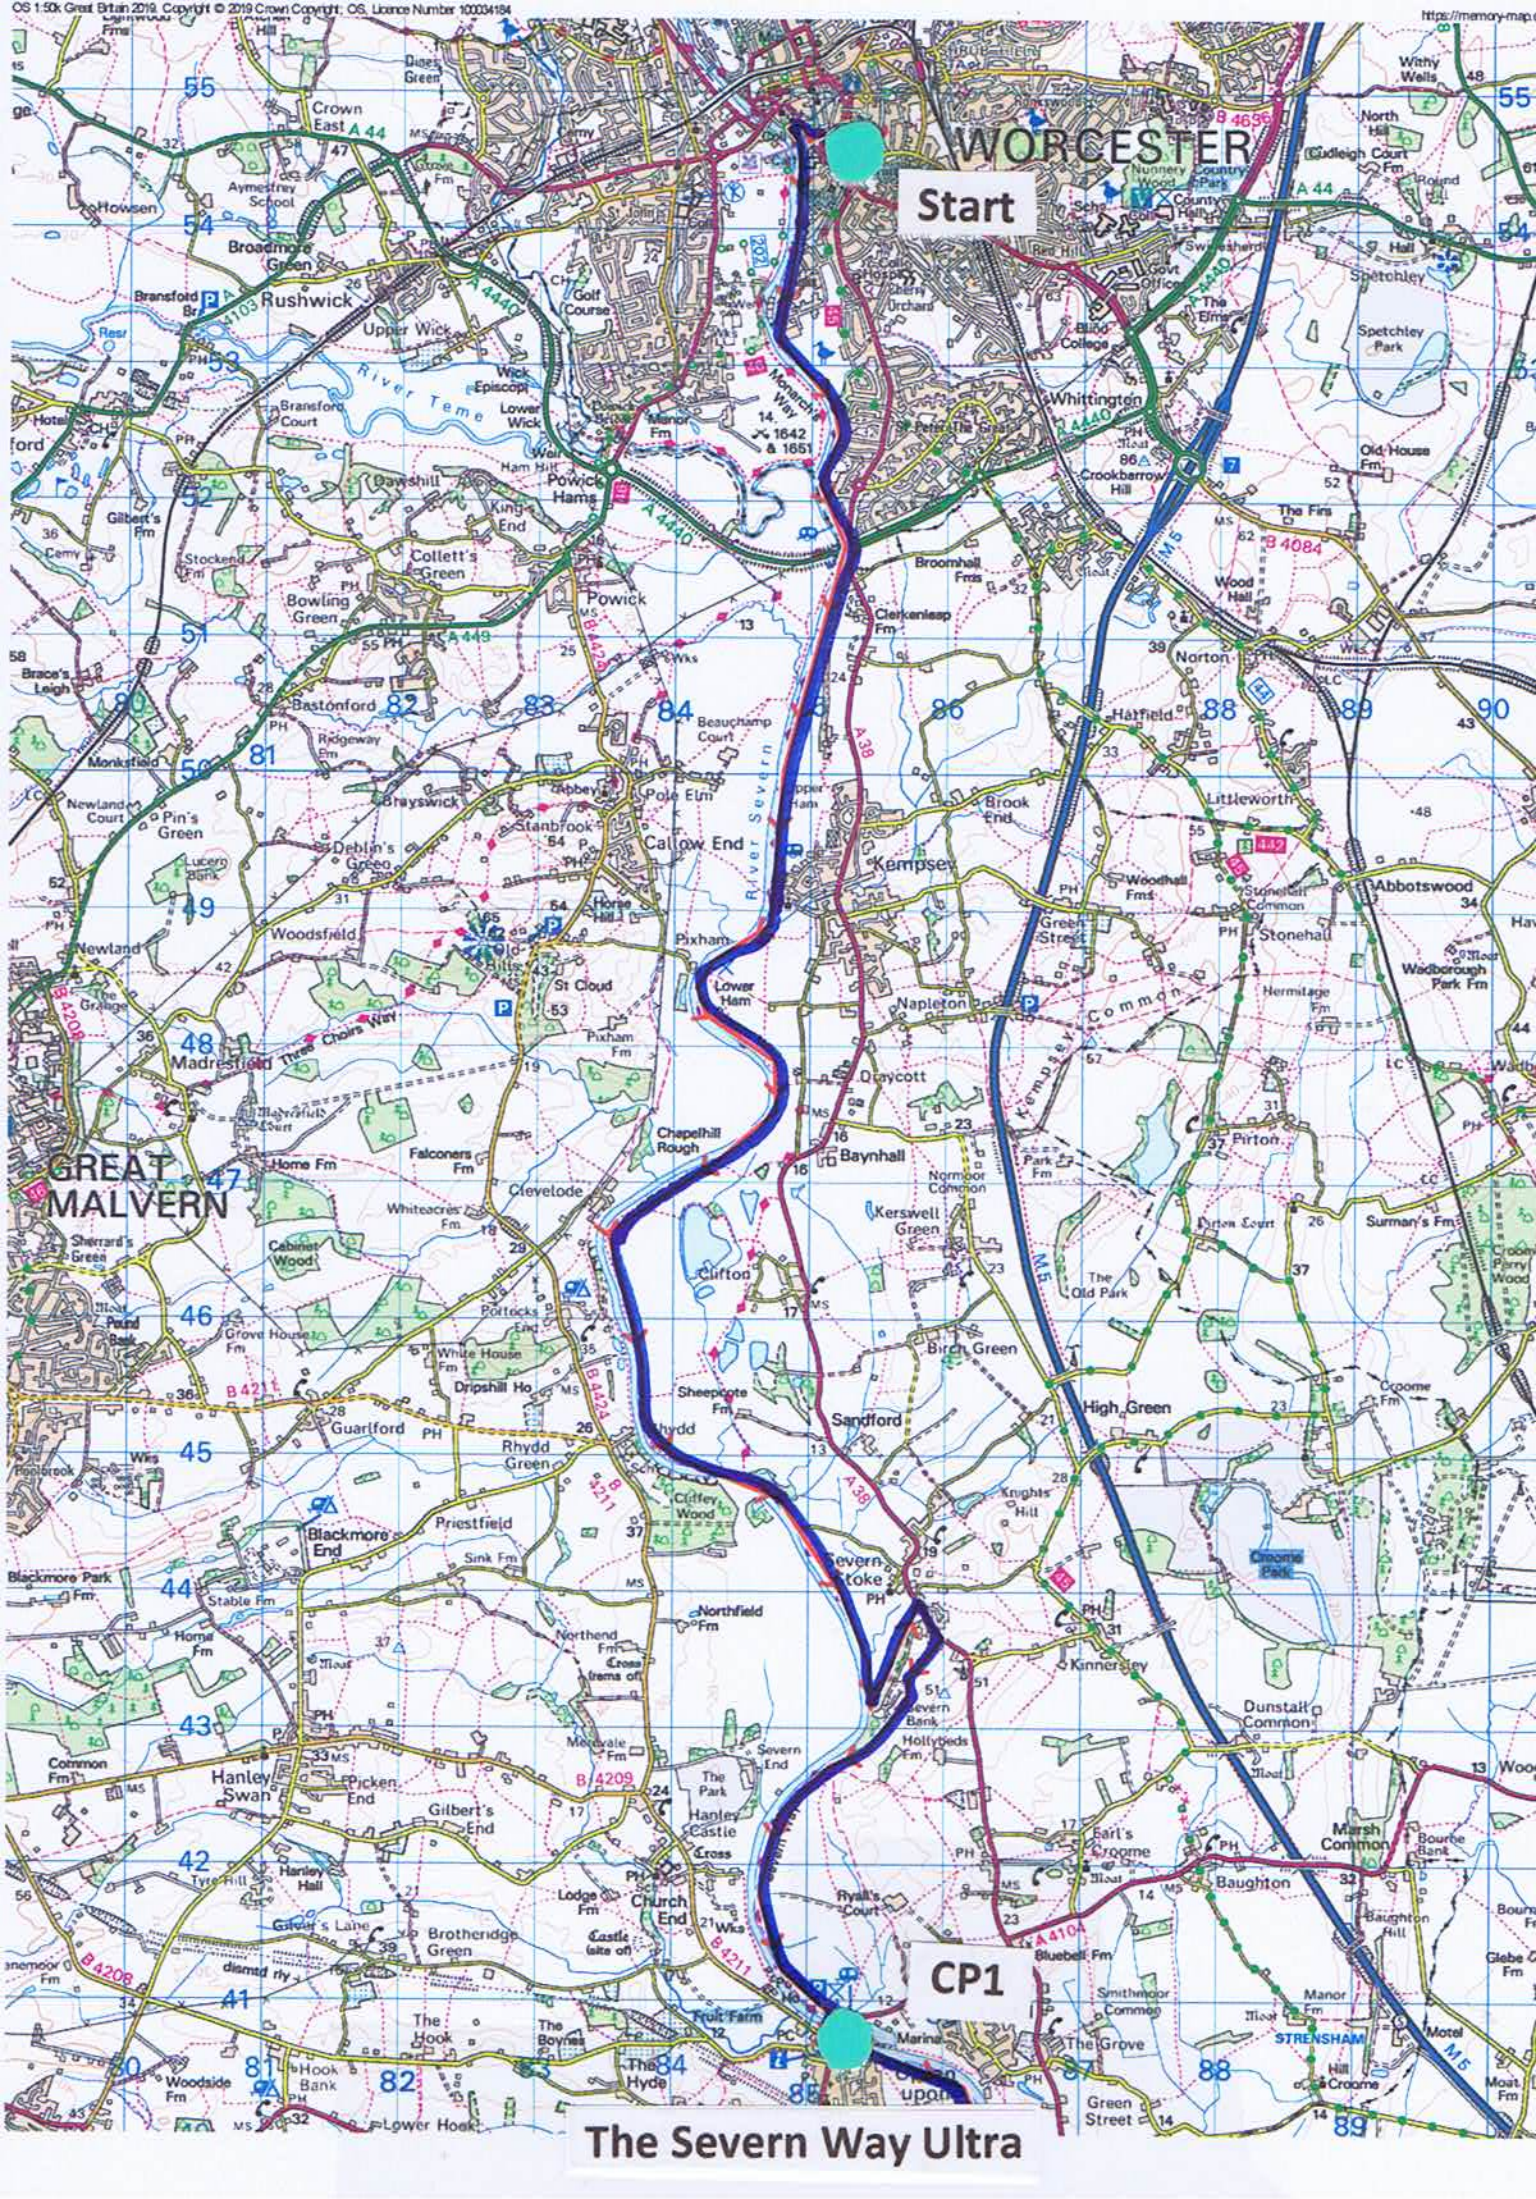

WORCESTER

Start

GREAT MALVERN

CP1

The Severn Way Ultra

The Severn Way Ultra

CP2

CP3

GLOUCESTER DISTRICT

The Severn Way Ultra

The Severn Way Ultra

The Severn Way Ultra

© Crown Copyright 2010. Ordnance Survey. All rights reserved. OS 1:50,000 Great Britain 2010. Copyright © 2010 Crown Copyright. OS Licence Number 100041818