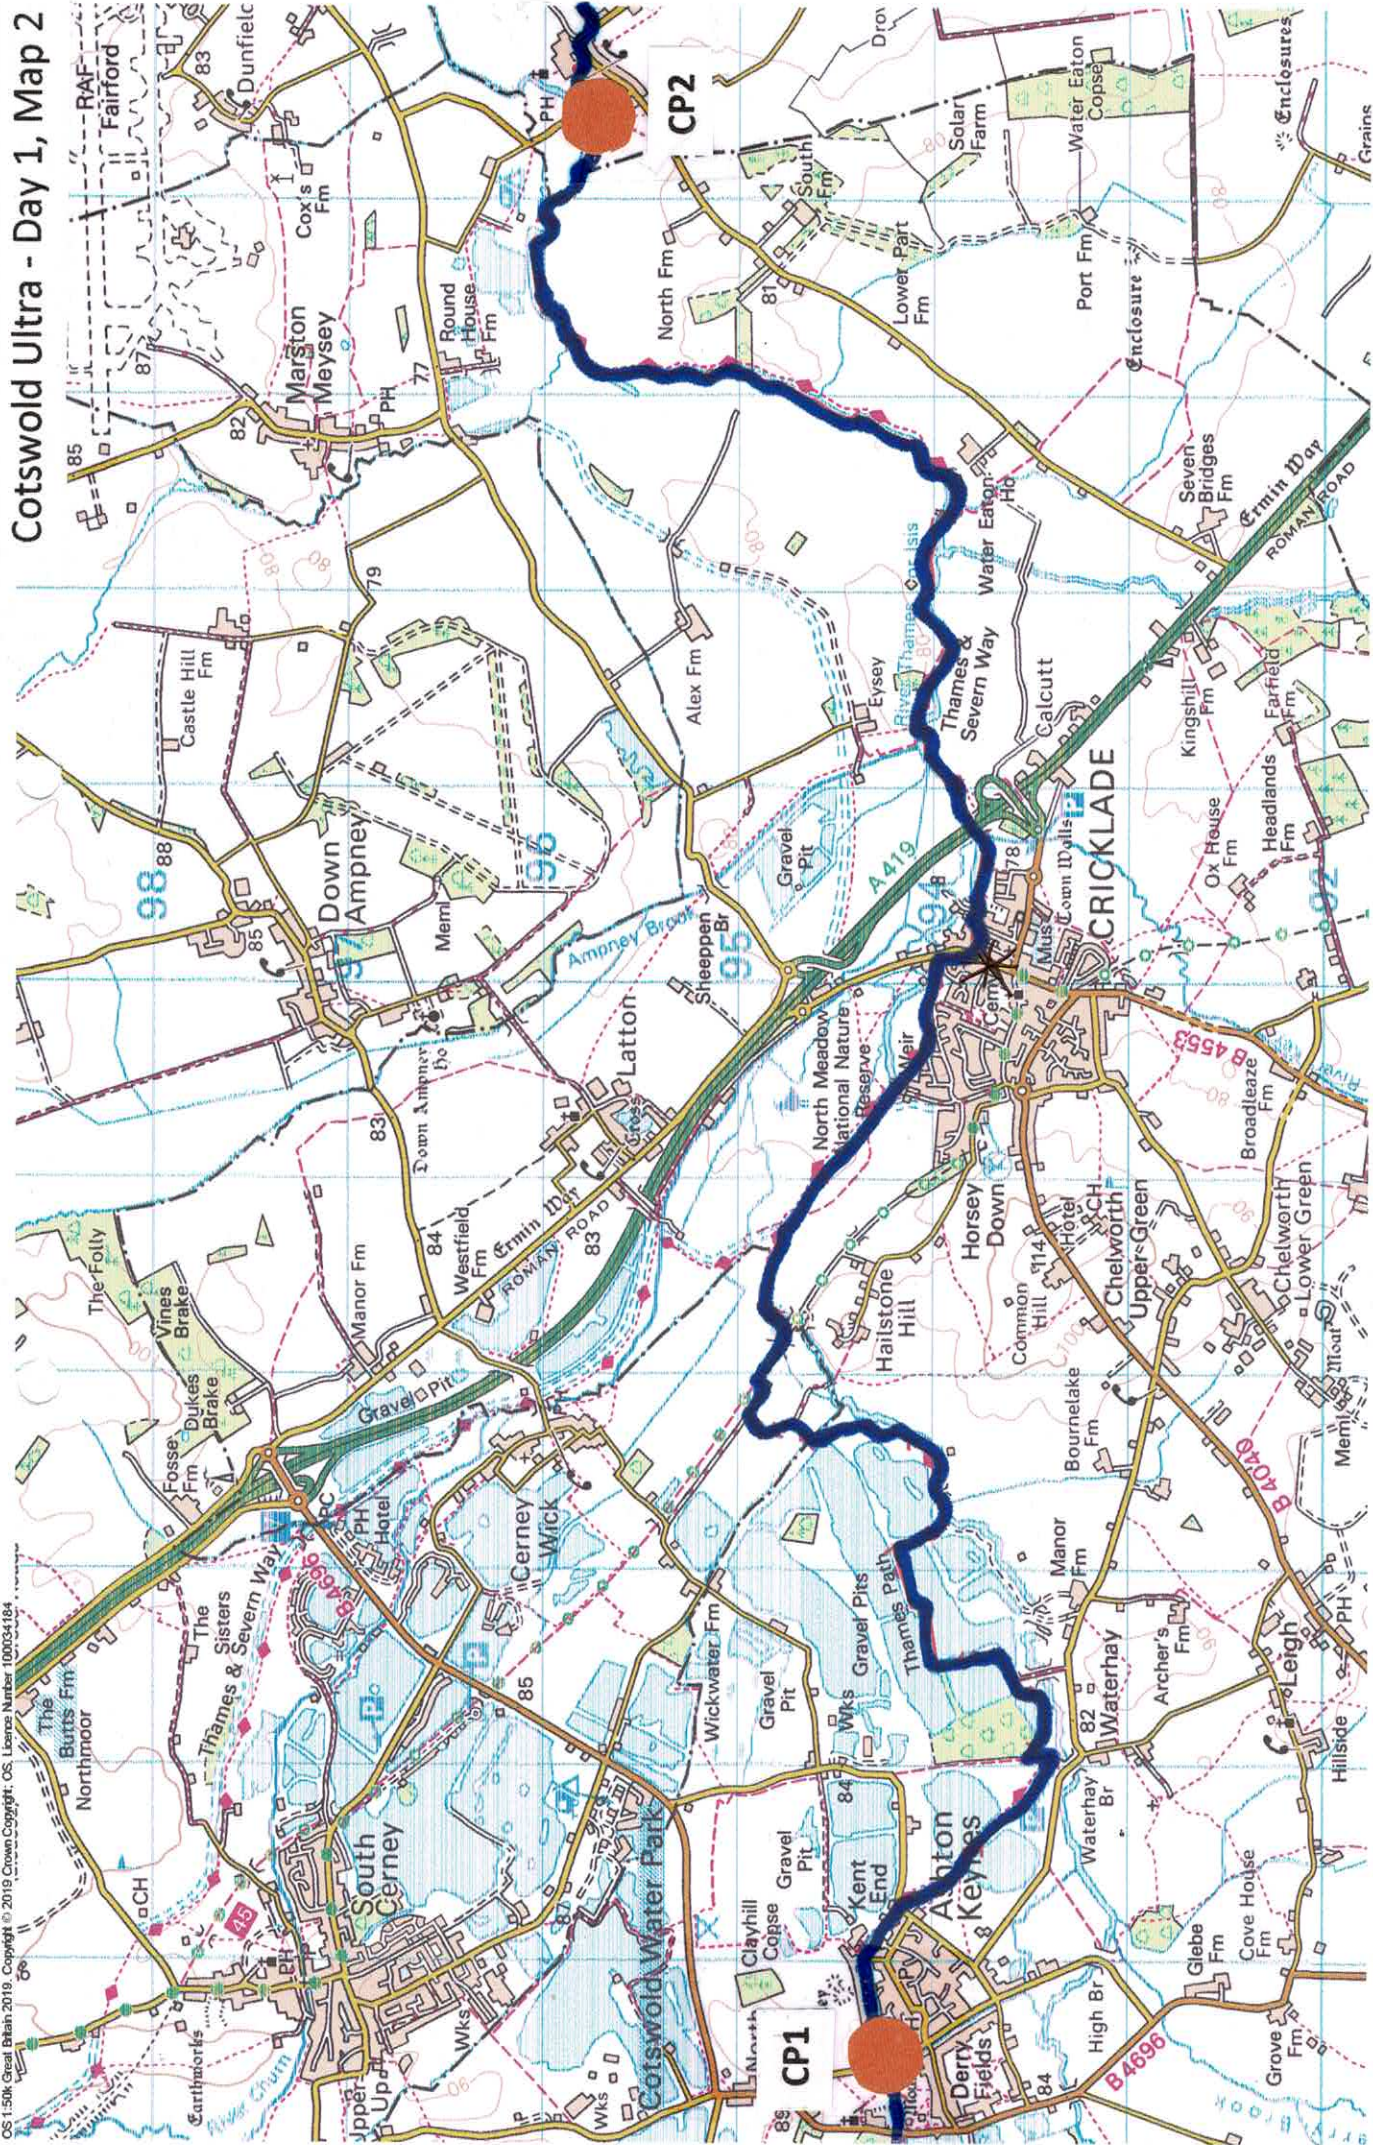

Cotswold Ultra - Day 1, Map 1

Cotswold Ultra - Day 1, Map 2

OS 1:50k Great Britain 2019. Copyright © 2019 Crown Copyright. OS. License Number 100034184

Cotswold Ultra - Day 1, Map 3

OS 1:50k Great Britain 2019. Copyright © 2019 Crown Copyright. OS. Licence Number 100034184

Cotswold Ultra - Day 1, Map 4

OS 1:50k Great Britain, 2019. Copyright © 2019 Crown Copyright. OS Licence Number 100034184

FINISH