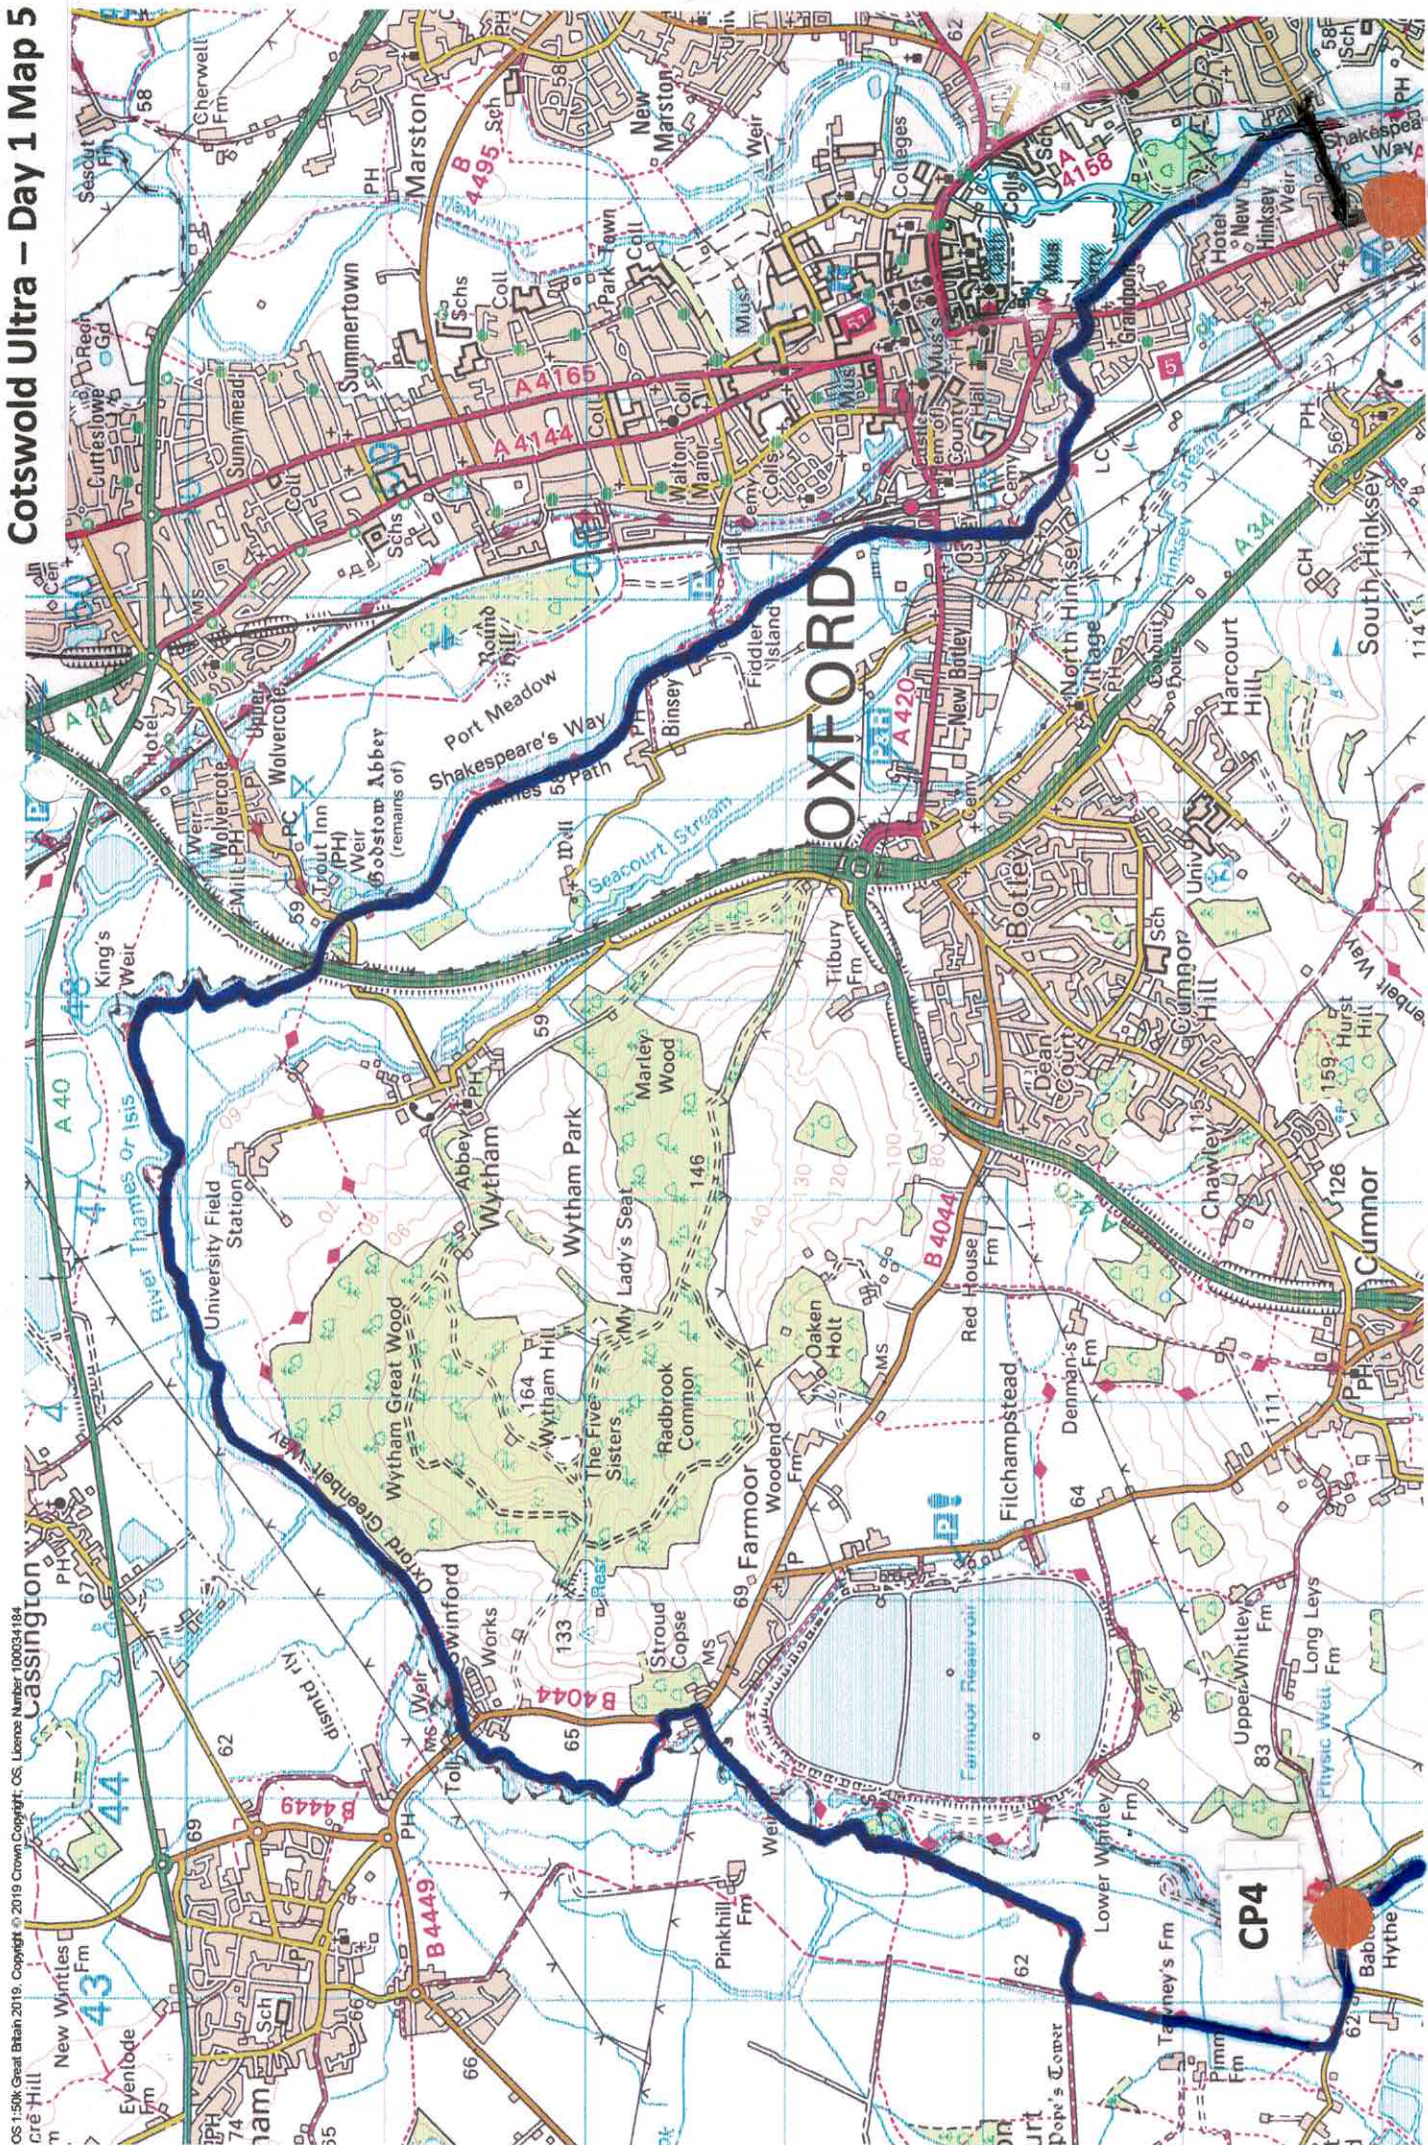

Cotswold Ultra - Day 1, Map 1

Cotswold Ultra - Day 1, Map 2

OS 1:50k Great Britain 2019. Copyright © 2019 Crown Copyright. OS. License Number 100034184

Cotswold Ultra - Day 1, Map 3

OS 1:50k Great Britain 2019. Copyright © 2019 Crown Copyright. OS. Licence Number 100034184

Cotswold Ultra - Day 1, Map 4

OS 1:50k Great Britain, 2019. Copyright © 2019 Crown Copyright. OS Licence Number 100034184

FINISH