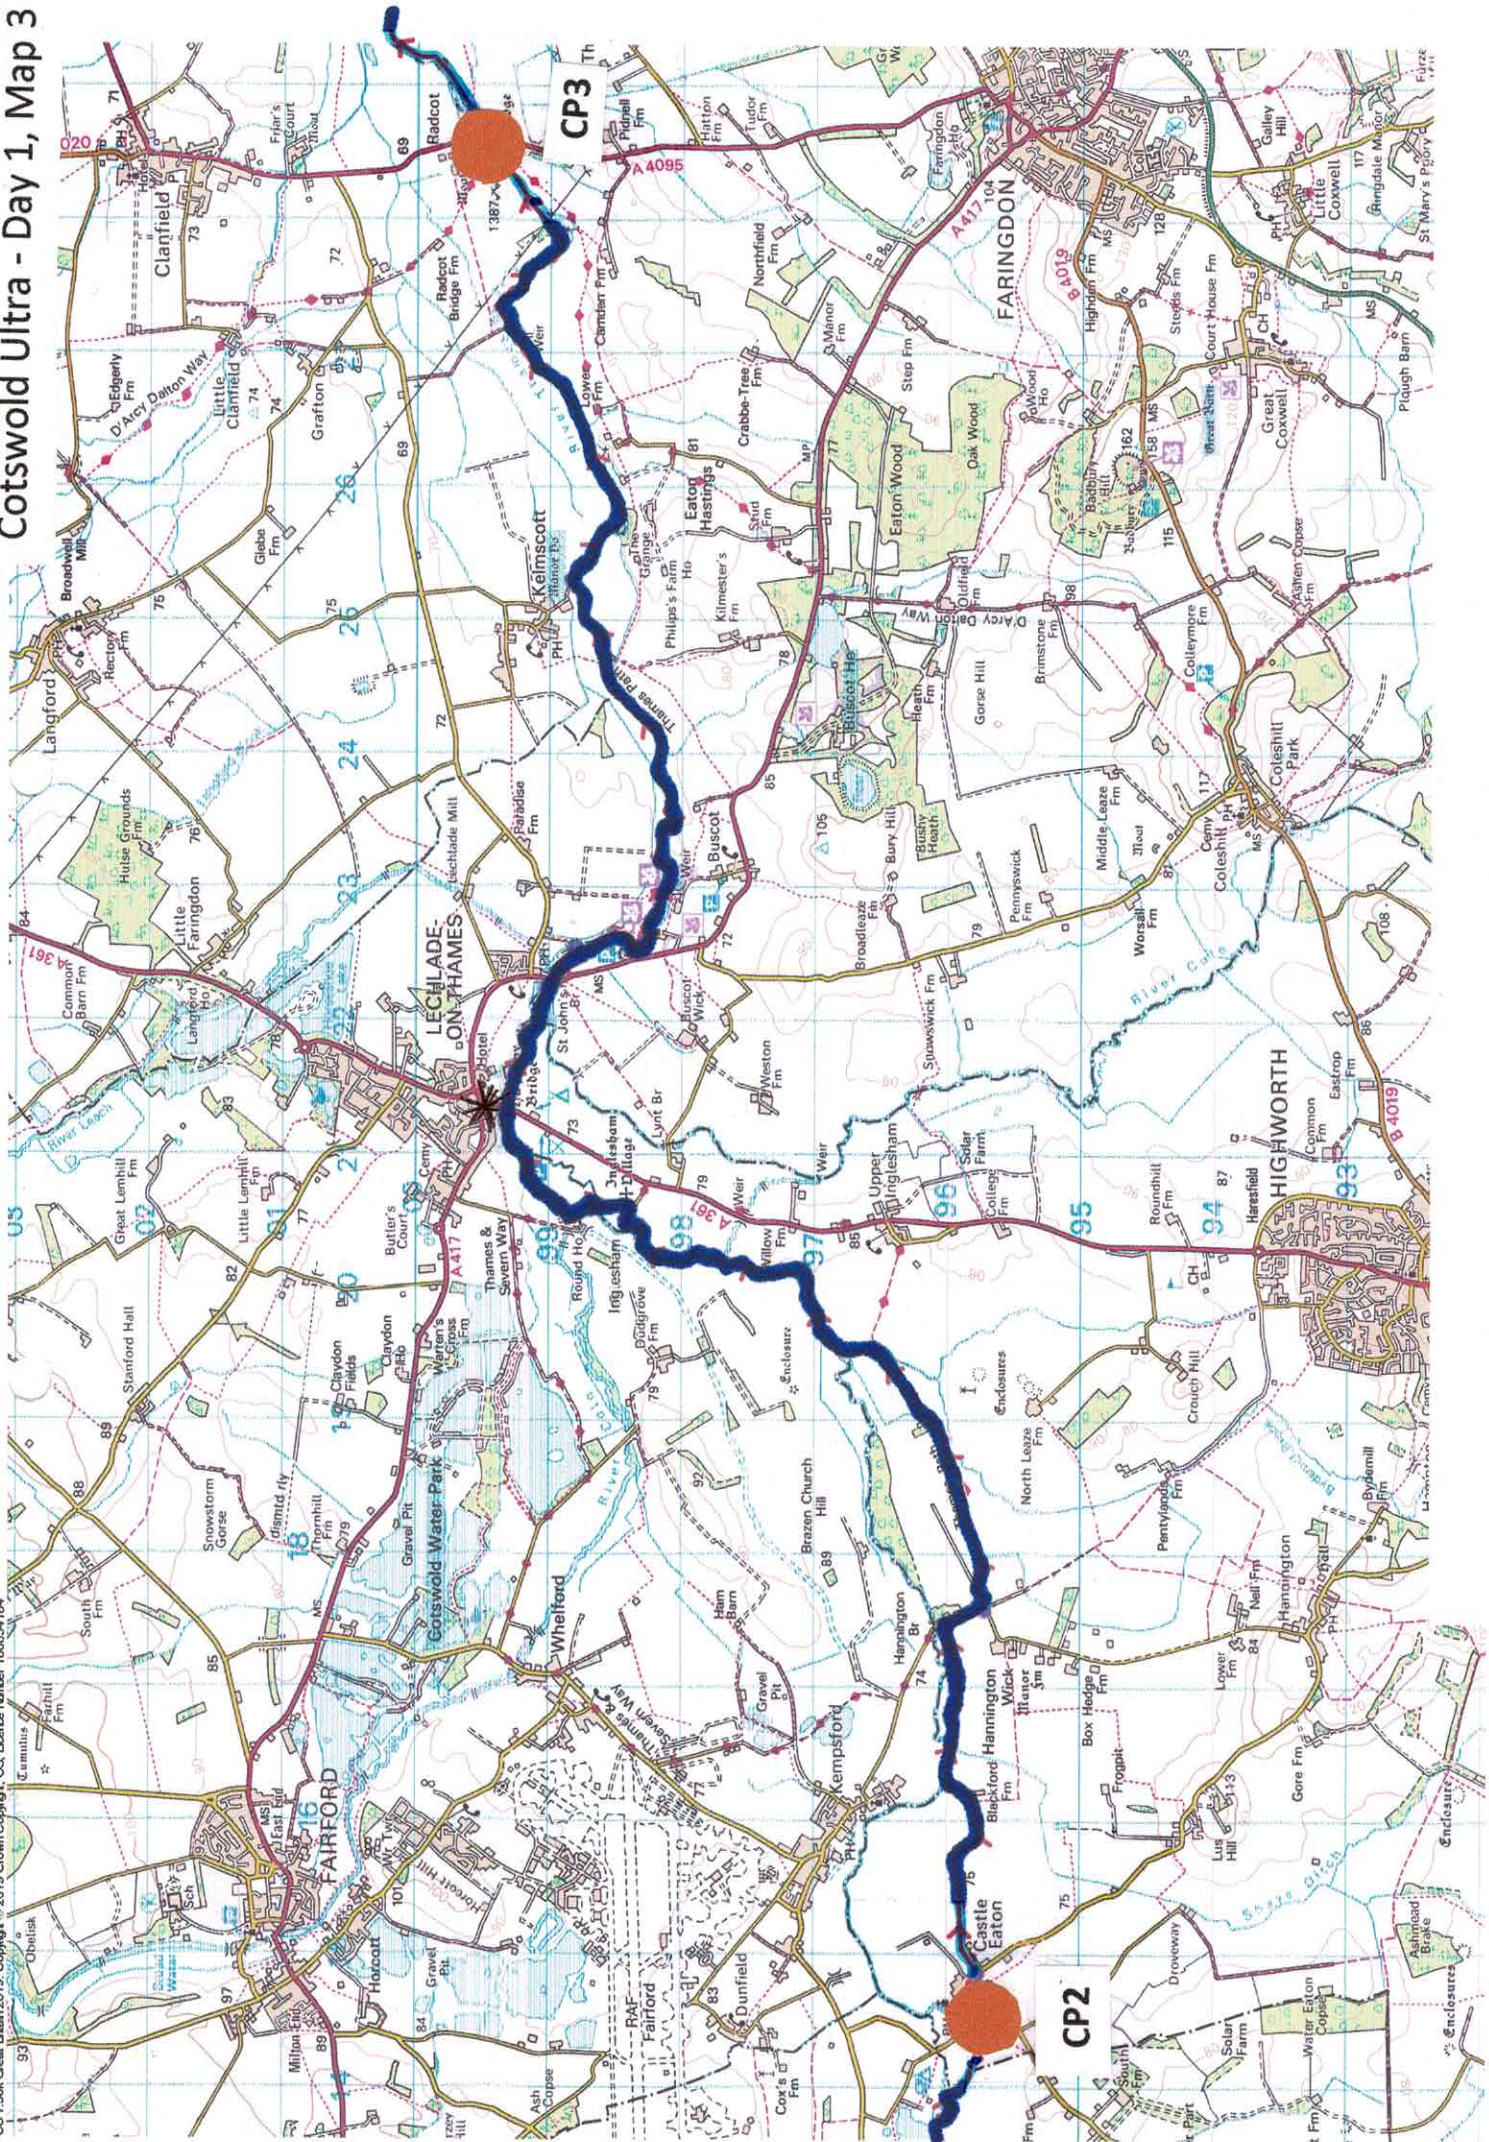

Cotswold Ultra - Day 1, Map 1

Cotswold Ultra - Day 1, Map 2

OS 1:50k Great Britain 2019. Copyright © 2019 Crown Copyright. OS. License Number 100034184

Cotswold Ultra - Day 1, Map 3

OS 1:50k Great Britain 2019. Copyright © 2019 Crown Copyright. OS. Licence Number 100034184

Cotswold Ultra - Day 1, Map 4

OS 1:50k Great Britain, 2019. Copyright © 2019 Crown Copyright. OS Licence Number 100034184

FINISH